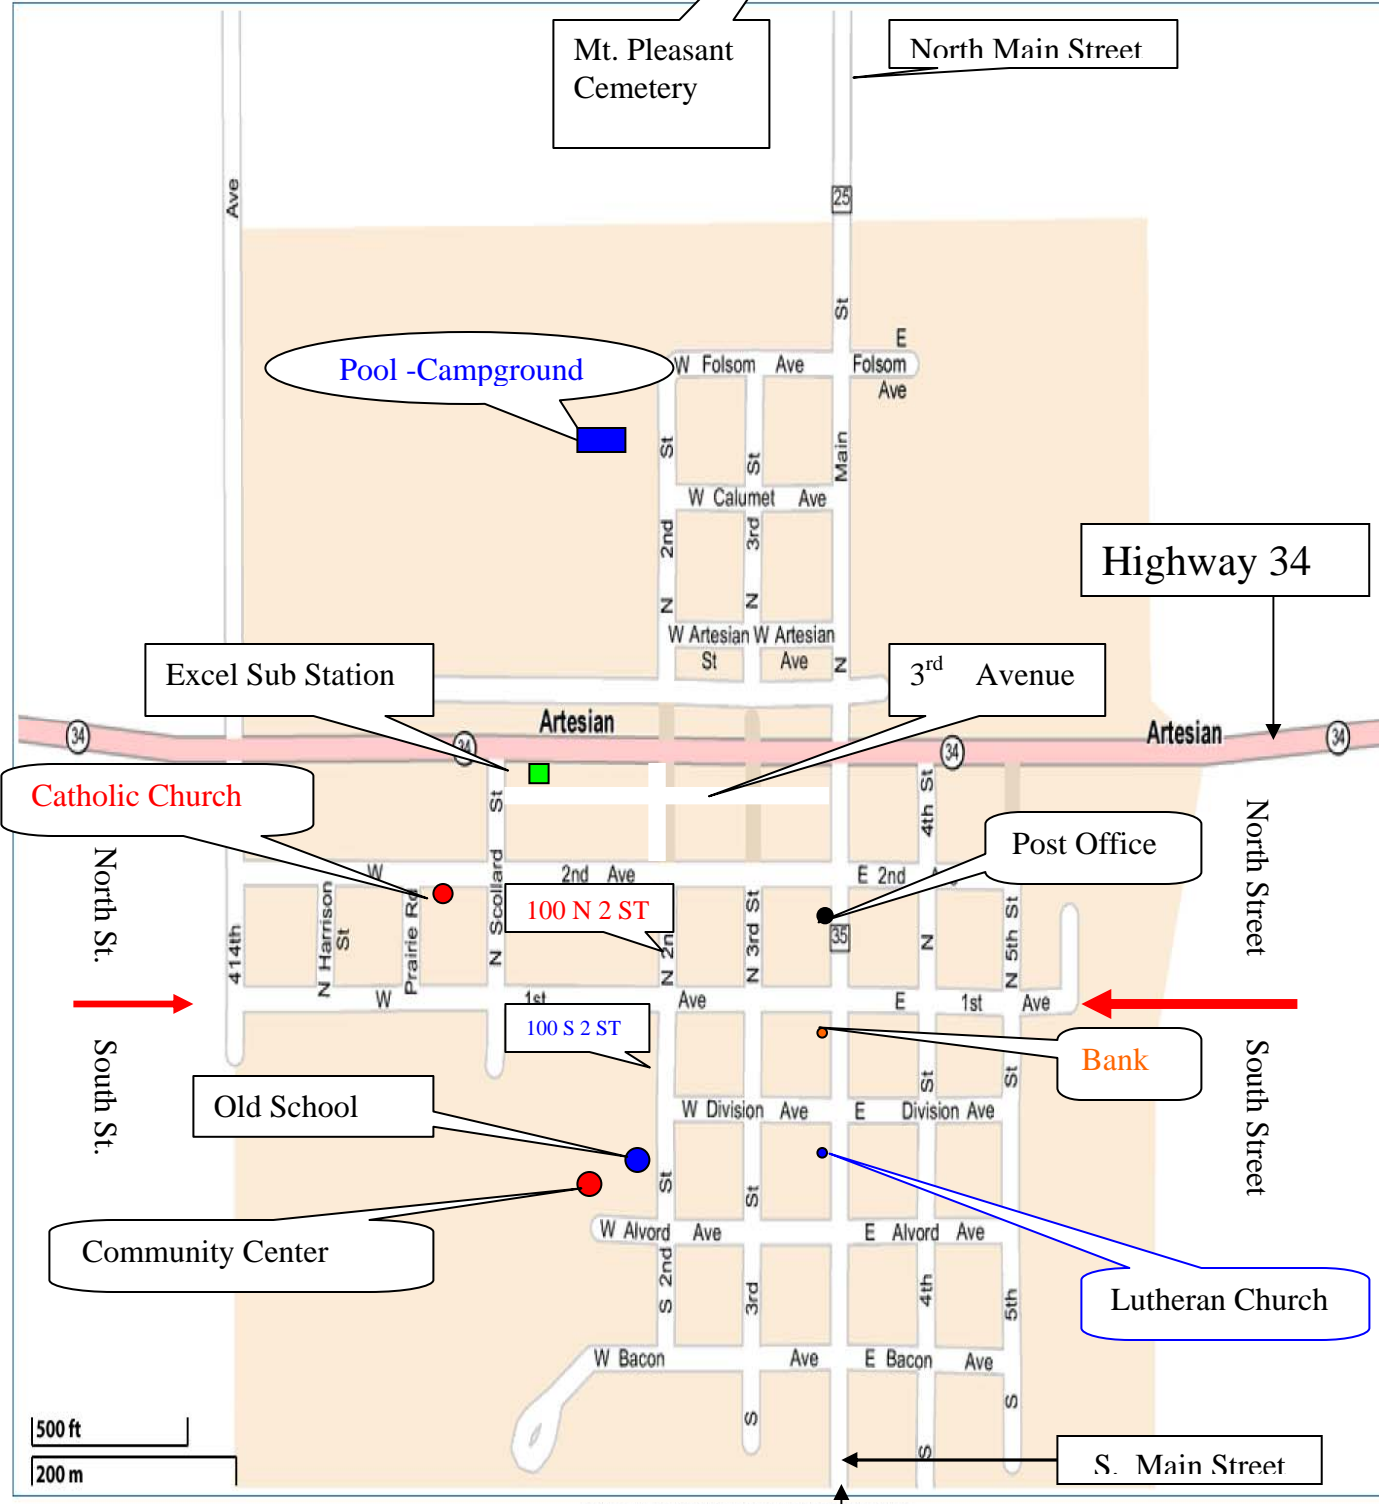

# Artesian Street Map

©2007 AAA, ©2007 ESRI, ©2007 NAVTEQ, ©2007 TCS  
 These maps and/or directions are provided solely as a guideline. No representation is made or warranty given as to their content, route practicability or efficiency. User assumes all risk of use. AAA and its suppliers assume

West Avenue      East Avenue

Main Street divides the town for East-West addresses. There is no 1<sup>st</sup> Street.  
 The Red Arrows divide the town for North Street and South Street, Main Street divides the town for East and West addresses. Addresses are by 100, 200, 300, etc. blocks. (no 0-99 addresses).